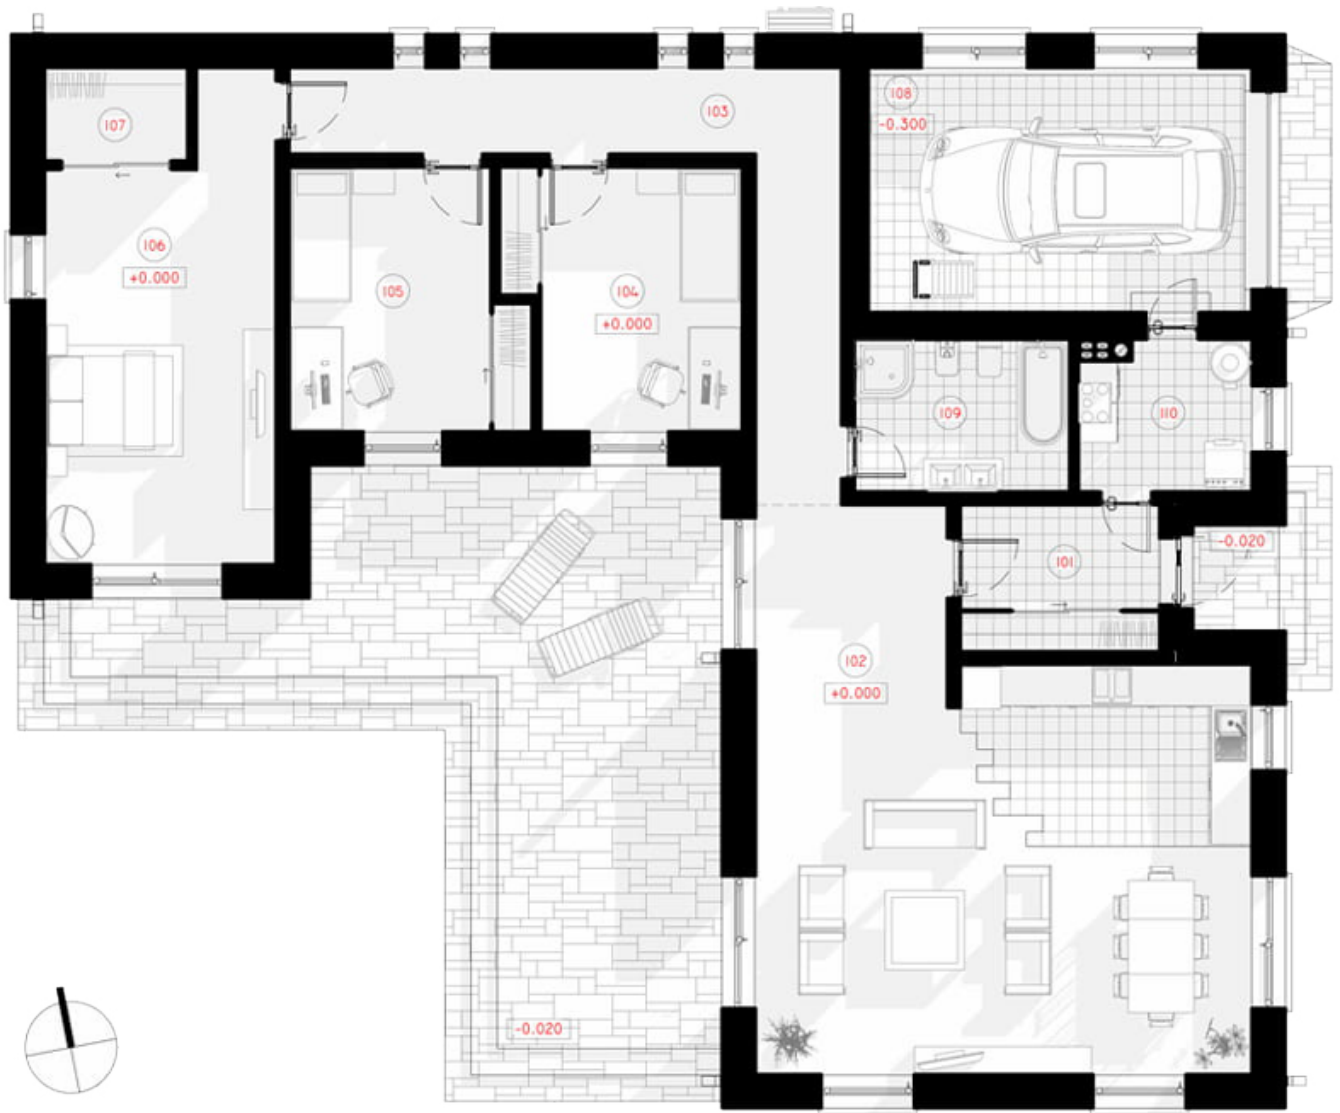

NPS

THE CHOCOLATE CUPCAKE

LIVING AREA	102.99
TOTAL AREA	165.47
NUMBER OF FLOORS	1
ROOF SLOPE	33.8
BUILDING AREA	215.61
LENGTH	19.29
WIDTH	16.25
HEIGHT	6.47
PRICE	€ 2.928 € 2.420

1ST FLOOR PLAN

101 CORRIDOR	6.68 m ²
102 KITCHEN-LIVING ROOM	53.45 m ²
103 HALL-CORRIDOR	17.77 m ²
104 CHILDREN`S ROOM	13.40 m ²
105 CHILDREN`S ROOM	13.40 m ²
106 PARENTS' BEDROOM	22.74 m ²

107 CLOSET	3.02 m ²
108 GARAGE	21.46 m ²
109 BATHROOM	7.48 m ²
110 BOILER ROOM	5.76 m ²
TOTAL:	165.16 m²

3D PLAN