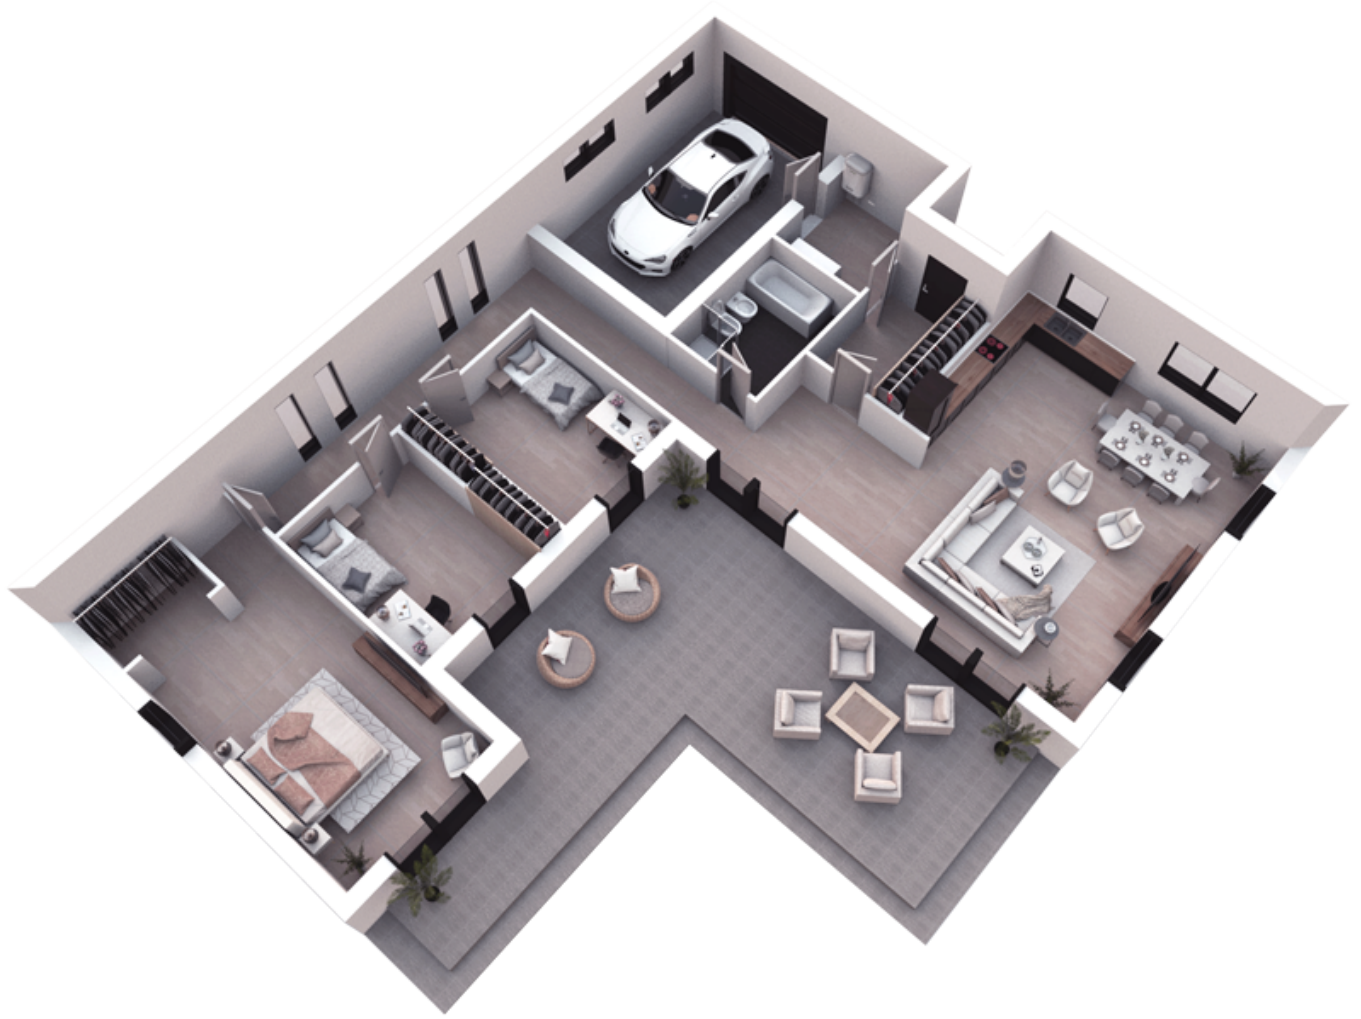

NPS

THE CHOCOLATE CUPCAKE

LIVING AREA	102.99
TOTAL AREA	165.47
NUMBER OF FLOORS	1
ROOF SLOPE	33.8
BUILDING AREA	215.61
LENGTH	19.29
WIDTH	16.25
HEIGHT	6.47
PRICE	€ 2.928 € 2.420

1ST FLOOR PLAN

101 CORRIDOR	6.68 m ²
102 KITCHEN-LIVING ROOM	53.45 m ²
103 HALL-CORRIDOR	17.77 m ²
104 CHILDREN`S ROOM	13.40 m ²
105 CHILDREN`S ROOM	13.40 m ²
106 PARENTS' BEDROOM	22.74 m ²

107 CLOSET	3.02 m ²
108 GARAGE	21.46 m ²
109 BATHROOM	7.48 m ²
110 BOILER ROOM	5.76 m ²
TOTAL:	165.16 m²

3D PLAN