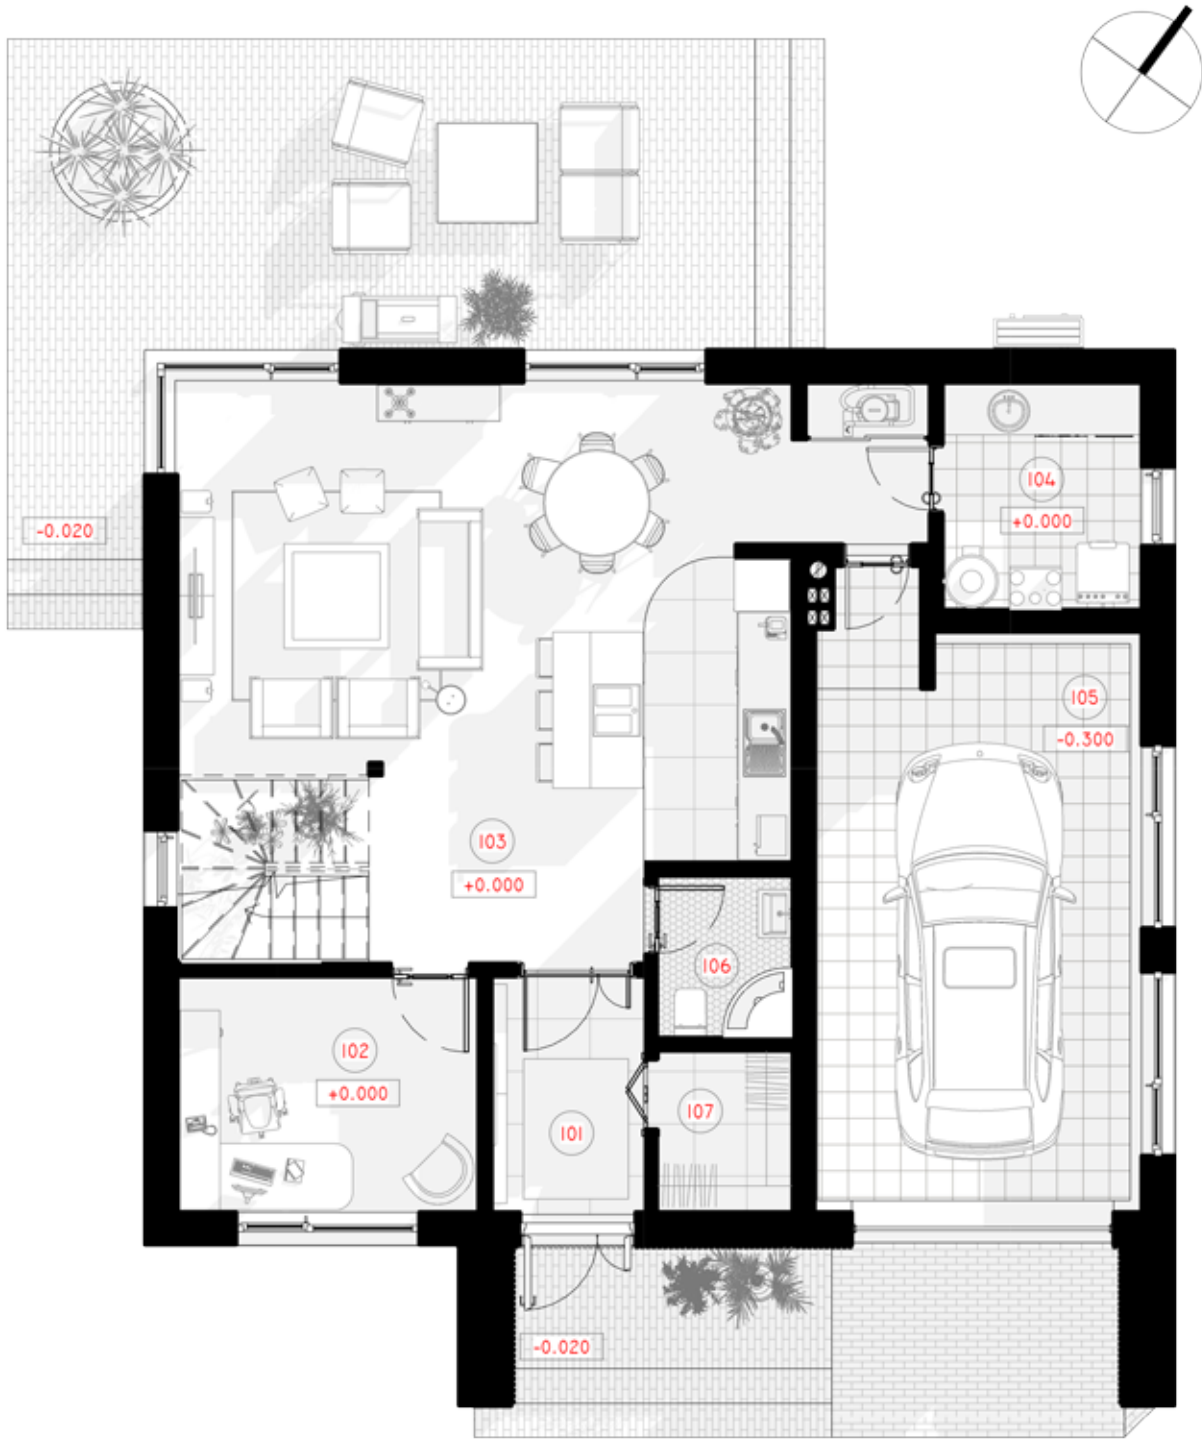

1ST FLOOR PLAN

101 TAMBUR

4.73m²