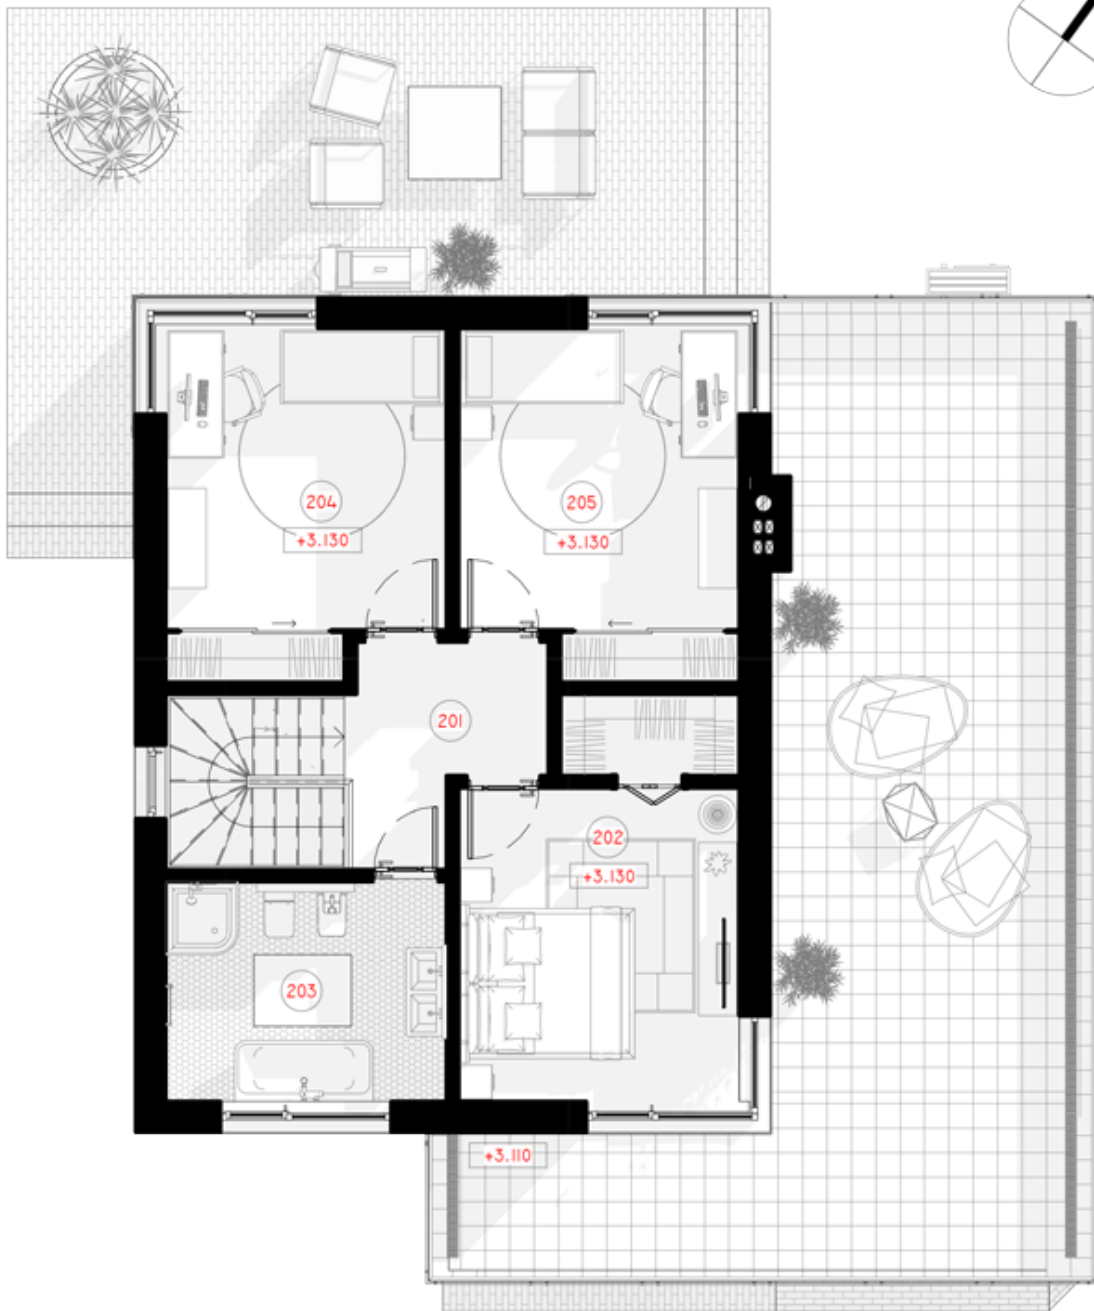

THE SUGAR CUBE

LIVING AREA	95.25
TOTAL AREA	155.06
NUMBER OF FLOORS	2
ROOF SLOPE	1.4
BUILDING AREA	136,04
LENGTH	12,09
WIDTH	11,80
HEIGHT	7,30

PRICE FROM

€ 22.215

ADVANTAGES

THE SUGAR CUBE - MODERN AND FUNCTIONAL

The design of the house gives you the opportunity to customise it to suit your needs. If you wish, you can additionally design a carport, especially if you have more vehicles or if you want extra space for guests. THE SUGAR CUBE is the choice of a prefabricated house of exceptional quality for those who appreciate a modern and comfortable lifestyle. If you are looking for a ready-made home for sale, THE SUGAR CUBE is an excellent choice.

1ST FLOOR PLAN

101 TAMBUR

4.73m²

102 WORK (GUEST) ROOM	9.32 m ²
103 LIVING ROOM - KITCHEN	45.24 m ²
104 LAUNDRY ROOM	5.94 m ²
105 GARAGE	25.60m ²
106 WC	2.87m ²
107 WARDROBE	2.87 m ²
TOTAL:	96.55 m²

2ND FLOOR PLAN

201 HALL - STAIRCASE	5.46 m ²
202 PARENTS BEDROOM	13.28 m ²

203 WC	9.17 m ²
204 CHILD'S ROOM	14.20 m ²
205 CHILD'S ROOM	14.20 m ²
TOTAL:	56.30m²