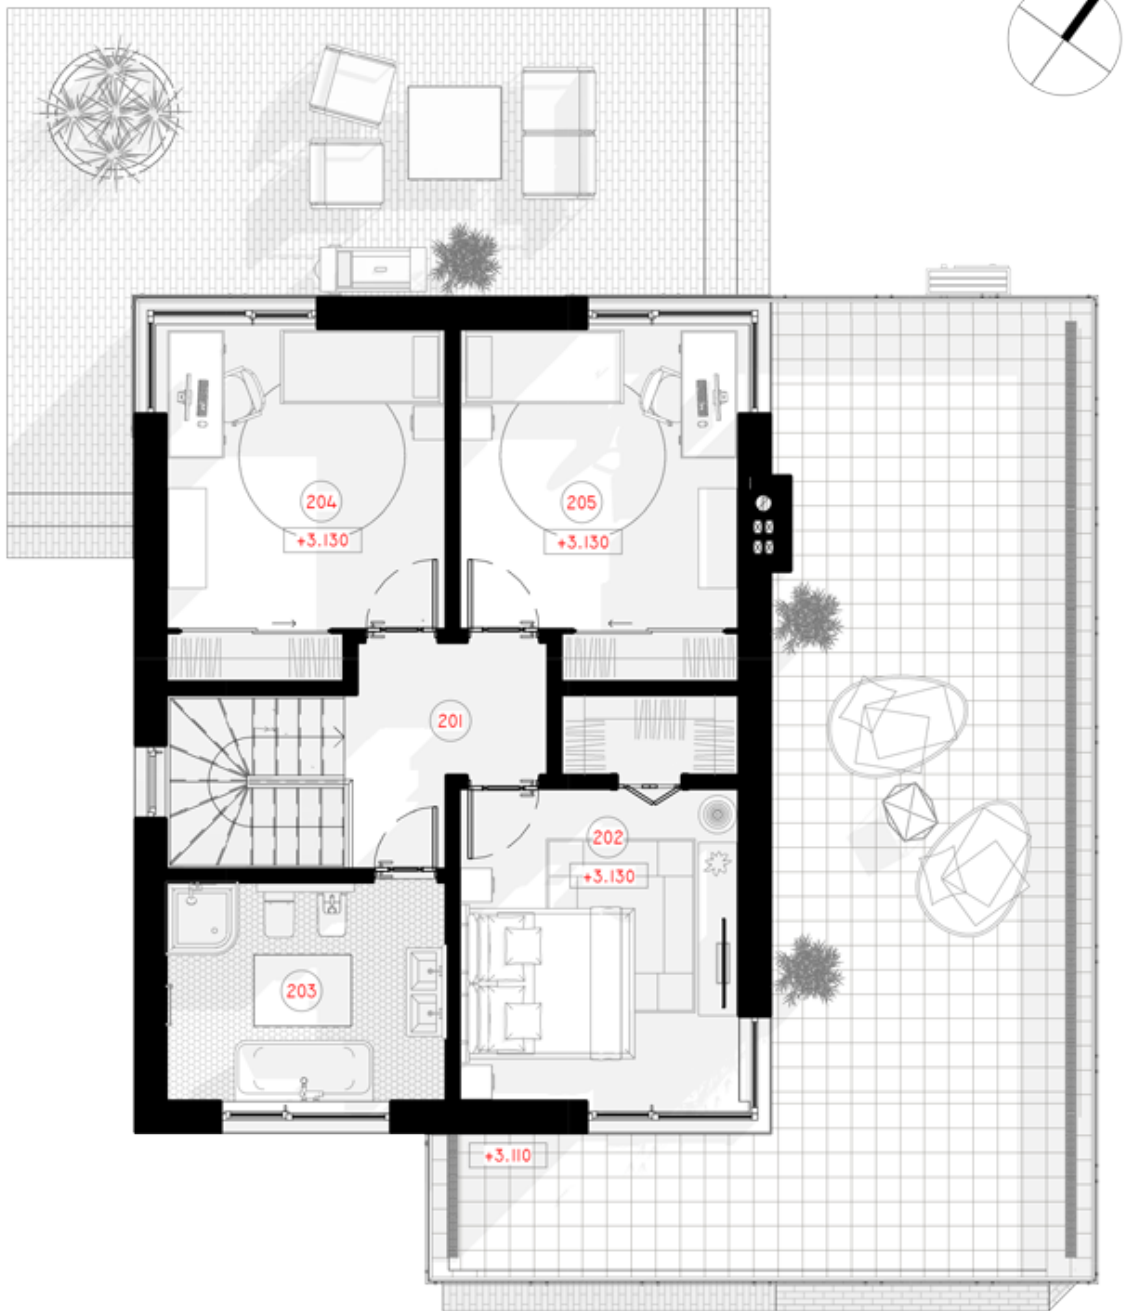

THE SUGAR CUBE

LIVING AREA	95.25
TOTAL AREA	155.06
NUMBER OF FLOORS	2
ROOF SLOPE	1.4
BUILDING AREA	136,04
LENGTH	12,09
WIDTH	11,80
HEIGHT	7,30

PRICE FROM

€ 22.215

ADVANTAGES

THE SUGAR CUBE - MODERN AND FUNCTIONAL

The design of the house gives you the opportunity to customise it to suit your needs. If you wish, you can additionally design a carport, especially if you have more vehicles or if you want extra space for guests. THE SUGAR CUBE is the choice of a prefabricated house of exceptional quality for those who appreciate a modern and comfortable lifestyle. If you are looking for a ready-made home for sale, THE SUGAR CUBE is an excellent choice.

1ST FLOOR PLAN

101 TAMBUR

4.73m²

102 WORK (GUEST) ROOM	9.32 m ²
103 LIVING ROOM - KITCHEN	45.24 m ²
104 LAUNDRY ROOM	5.94 m ²
105 GARAGE	25.60m ²
106 WC	2.87m ²
107 WARDROBE	2.87 m ²
TOTAL:	96.55 m²

2ND FLOOR PLAN

201 HALL - STAIRCASE

5.46 m²

202 PARENTS BEDROOM

13.28 m²

203 WC	9.17 m ²
204 CHILD'S ROOM	14.20 m ²
205 CHILD'S ROOM	14.20 m ²
TOTAL:	56.30m²