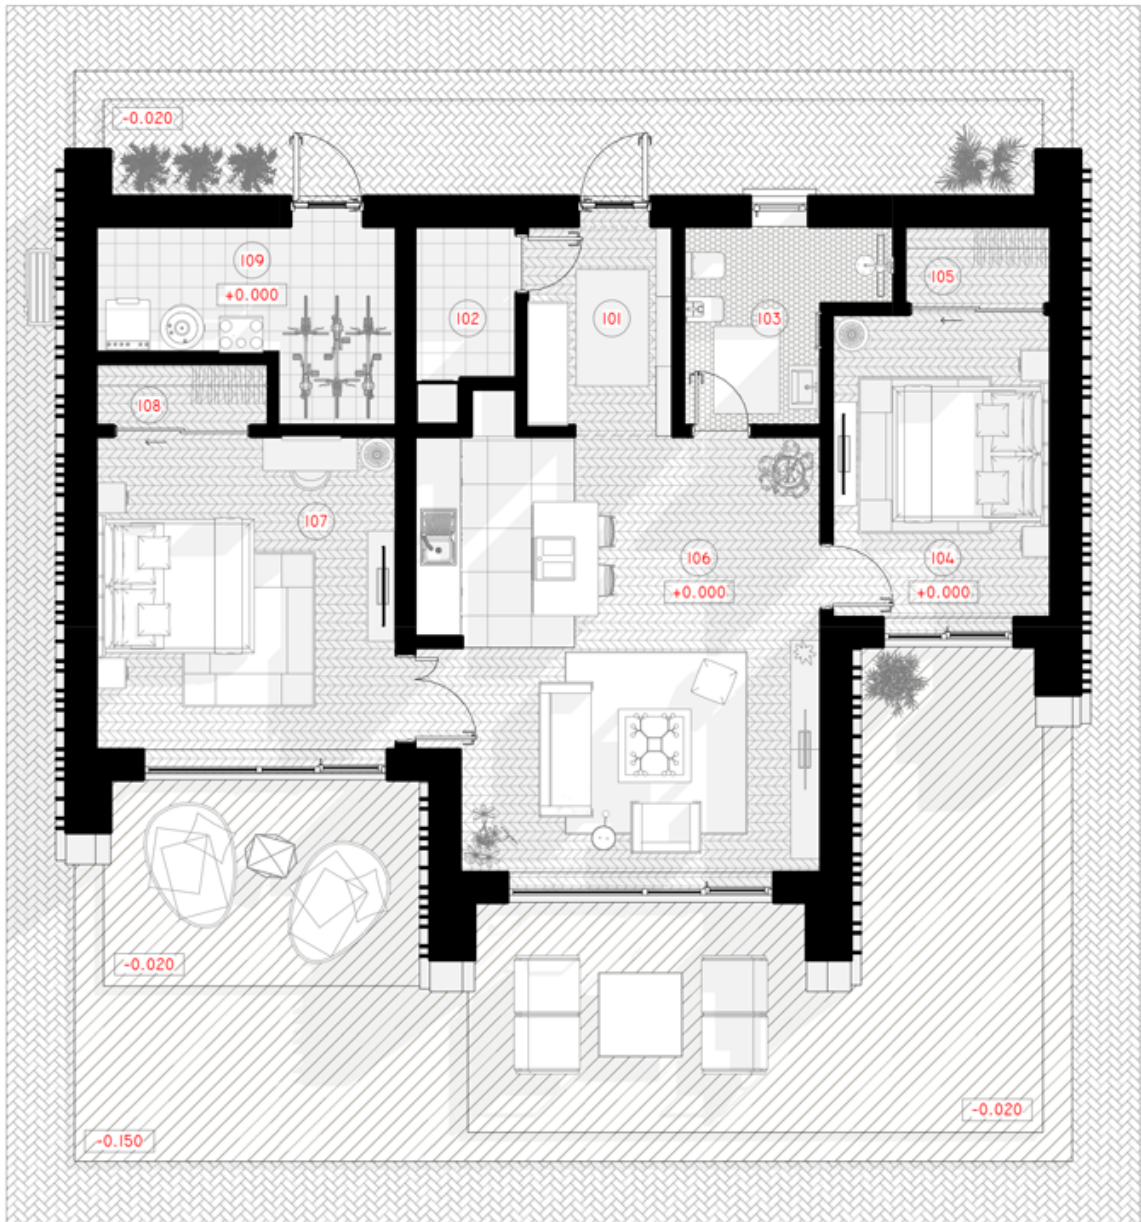

# THE WILD WAVE II

---

LIVING AREA	62.41
TOTAL AREA	90.41
NUMBER OF FLOORS	1
ROOF SLOPE	8
BUILDING AREA	120.9
LENGTH	12.65
WIDTH	13.91
HEIGHT	4.55

---

PRICE FROM

€ 40.000

**BENEFITS**  
THE WILD WAVE II

This Wild Wave house is a contemporary solution for sustainable and environmentally (and budget-friendly) living. The single-storey solution perfectly brings out the aesthetics of this atypical façade geometry. This compact house is perfect for a single person or a couple, as well as a holiday retreat for the whole family.

It's true that this house is not for everyone. It is for those who love freedom and cannot live without it. The shape of the Wild Wave Original House represents the breaking wave that represents freedom, washing away all your worries and troubles. There are many speakers about freedom. Wild Wave homes are for those who truly live it.

The Wild Wave model is flexible and can be adapted to 50 m<sup>2</sup>, 80 m<sup>2</sup>, 110 m<sup>2</sup>, 140 m<sup>2</sup> living or recreational areas. One- and two-story loft solutions are available. The Wild Wave model house can be purchased with different finishing and equipment levels.

# 1ST FLOOR PLAN

101  
TAMBUR

5.64 m<sup>2</sup>

102  
PANTRY

3.29 m<sup>2</sup>

103 WC	6.19 m <sup>2</sup>
104 BEDROOM	12.45 m <sup>2</sup>
105 WARDROBE	2.12 m <sup>2</sup>
106 LIVING ROOM-DINING ROOM	32.25 m <sup>2</sup>
107 BEDROOM	17.72 m <sup>2</sup>
108 WARDROBE	2.01 m <sup>2</sup>
109 PANTRY	8.74 m <sup>2</sup>
<b>TOTAL:</b>	<b>90.41 m<sup>2</sup></b>