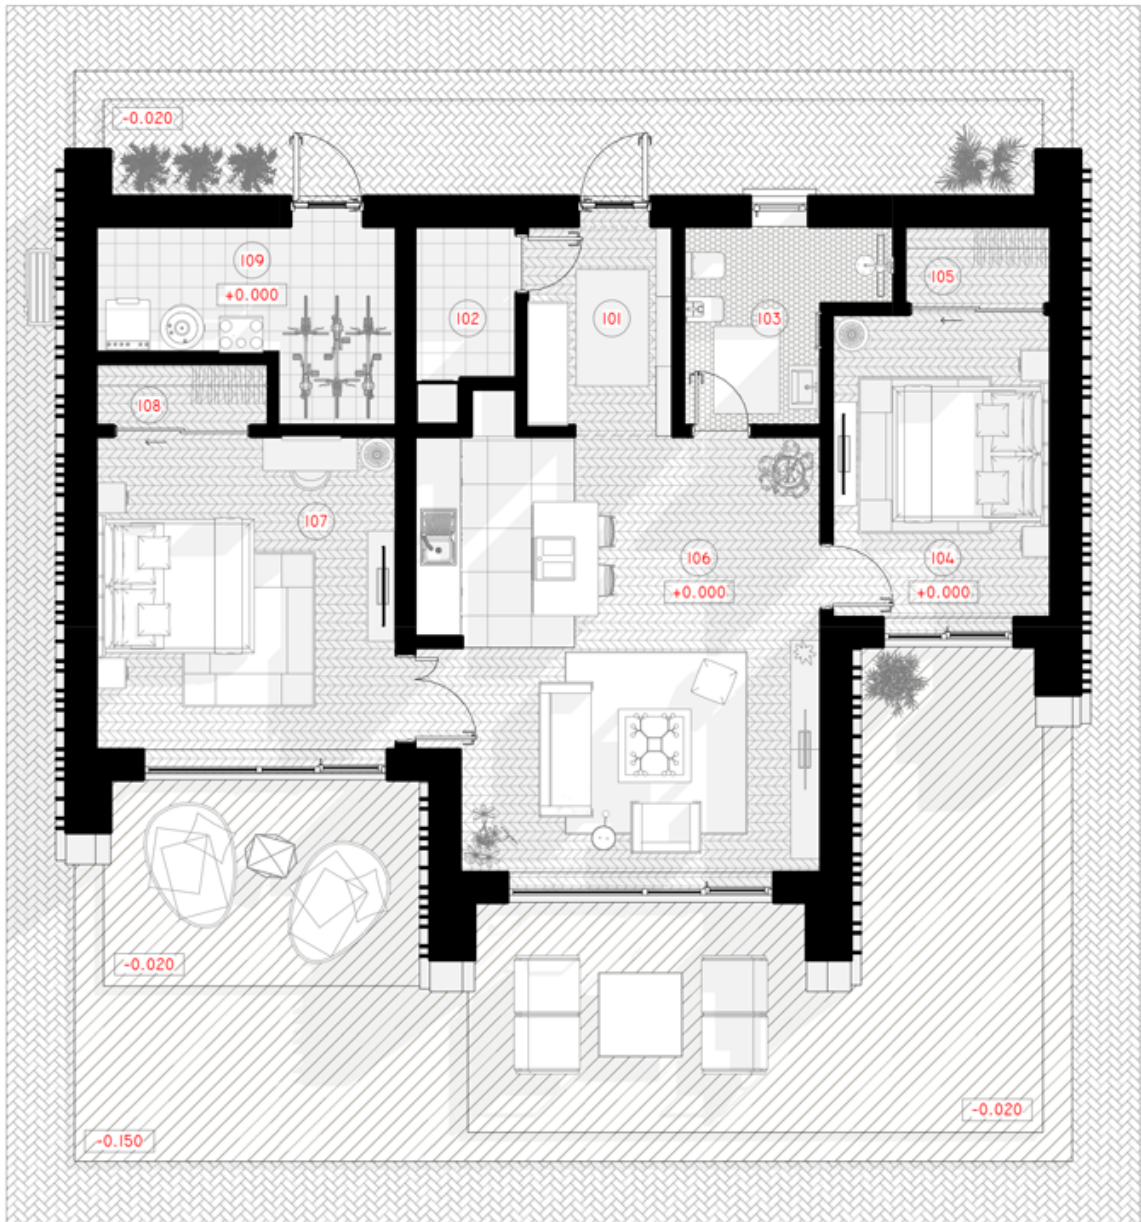

NPS

THE WILD WAVE II

LIVING AREA	62.41
TOTAL AREA	90.41
NUMBER OF FLOORS	1
ROOF SLOPE	8
BUILDING AREA	120.9
LENGTH	12.65
WIDTH	13.91
HEIGHT	4.55

PRICE FROM

€ 40.000

BENEFITS

THE WILD WAVE II

This Wild Wave house is a contemporary solution for sustainable and environmentally (and budget-friendly) living. The single-storey solution perfectly brings out the aesthetics of this atypical façade geometry. This compact house is perfect for a single person or a couple, as well as a holiday retreat for the whole family.

It's true that this house is not for everyone. It is for those who love freedom and cannot live without it. The shape of the Wild Wave Original House represents the breaking wave that represents freedom, washing away all your worries and troubles. There are many speakers about freedom. Wild Wave homes are for those who truly live it.

The Wild Wave model is flexible and can be adapted to 50 m², 80 m², 110 m², 140 m² living or recreational areas. One- and two-story loft solutions are available. The Wild Wave model house can be purchased with different finishing and equipment levels.

1ST FLOOR PLAN

101
TAMBUR

5.64 m²

102
PANTRY

3.29 m²

103 WC	6.19 m ²
104 BEDROOM	12.45 m ²
105 WARDROBE	2.12 m ²
106 LIVING ROOM-DINING ROOM	32.25 m ²
107 BEDROOM	17.72 m ²
108 WARDROBE	2.01 m ²
109 PANTRY	8.74 m ²
TOTAL:	90.41 m²