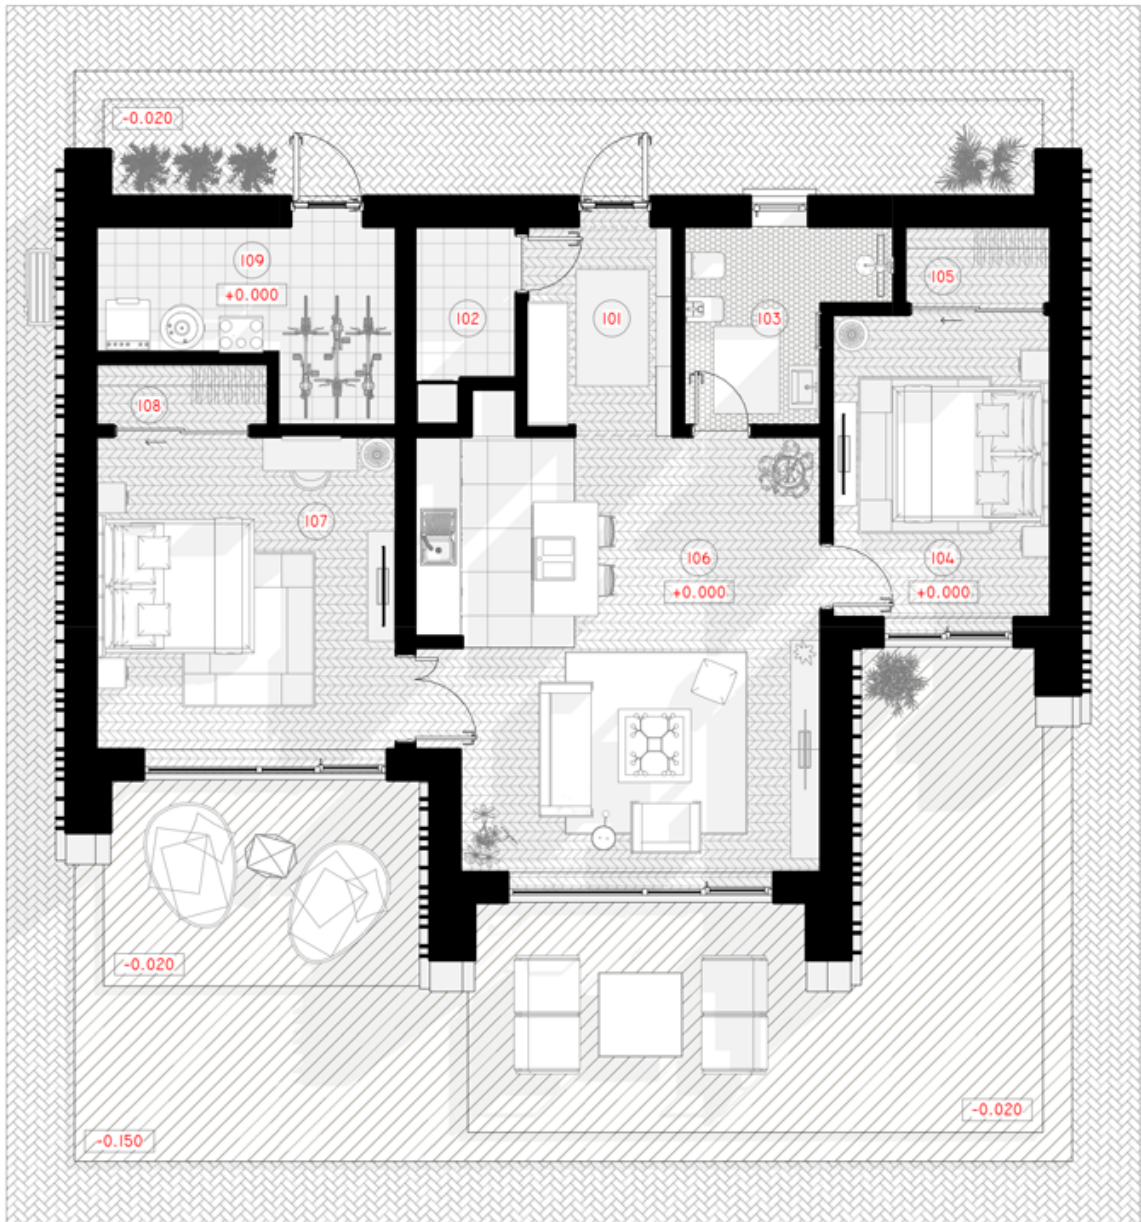

NPS

THE WILD WAVE II

LIVING AREA	62.41
TOTAL AREA	90.41
NUMBER OF FLOORS	1
ROOF SLOPE	8
BUILDING AREA	120.9
LENGTH	12.65
WIDTH	13.91
HEIGHT	4.55

PRICE FROM

€ 40.000

BENEFITS
THE WILD WAVE II

This Wild Wave house is a contemporary solution for sustainable and environmentally (and budget-friendly) living. The single-storey solution perfectly brings out the aesthetics of this atypical façade geometry. This compact house is perfect for a single person or a couple, as well as a holiday retreat for the whole family.

It's true that this house is not for everyone. It is for those who love freedom and cannot live without it. The shape of the Wild Wave Original House represents the breaking wave that represents freedom, washing away all your worries and troubles. There are many speakers about freedom. Wild Wave homes are for those who truly live it.

The Wild Wave model is flexible and can be adapted to 50 m², 80 m², 110 m², 140 m² living or recreational areas. One- and two-story loft solutions are available. The Wild Wave model house can be purchased with different finishing and equipment levels.

1ST FLOOR PLAN

101
TAMBUR

5.64 m²

102
PANTRY

3.29 m²

103 WC	6.19 m ²
104 BEDROOM	12.45 m ²
105 WARDROBE	2.12 m ²
106 LIVING ROOM-DINING ROOM	32.25 m ²
107 BEDROOM	17.72 m ²
108 WARDROBE	2.01 m ²
109 PANTRY	8.74 m ²
TOTAL:	90.41 m²