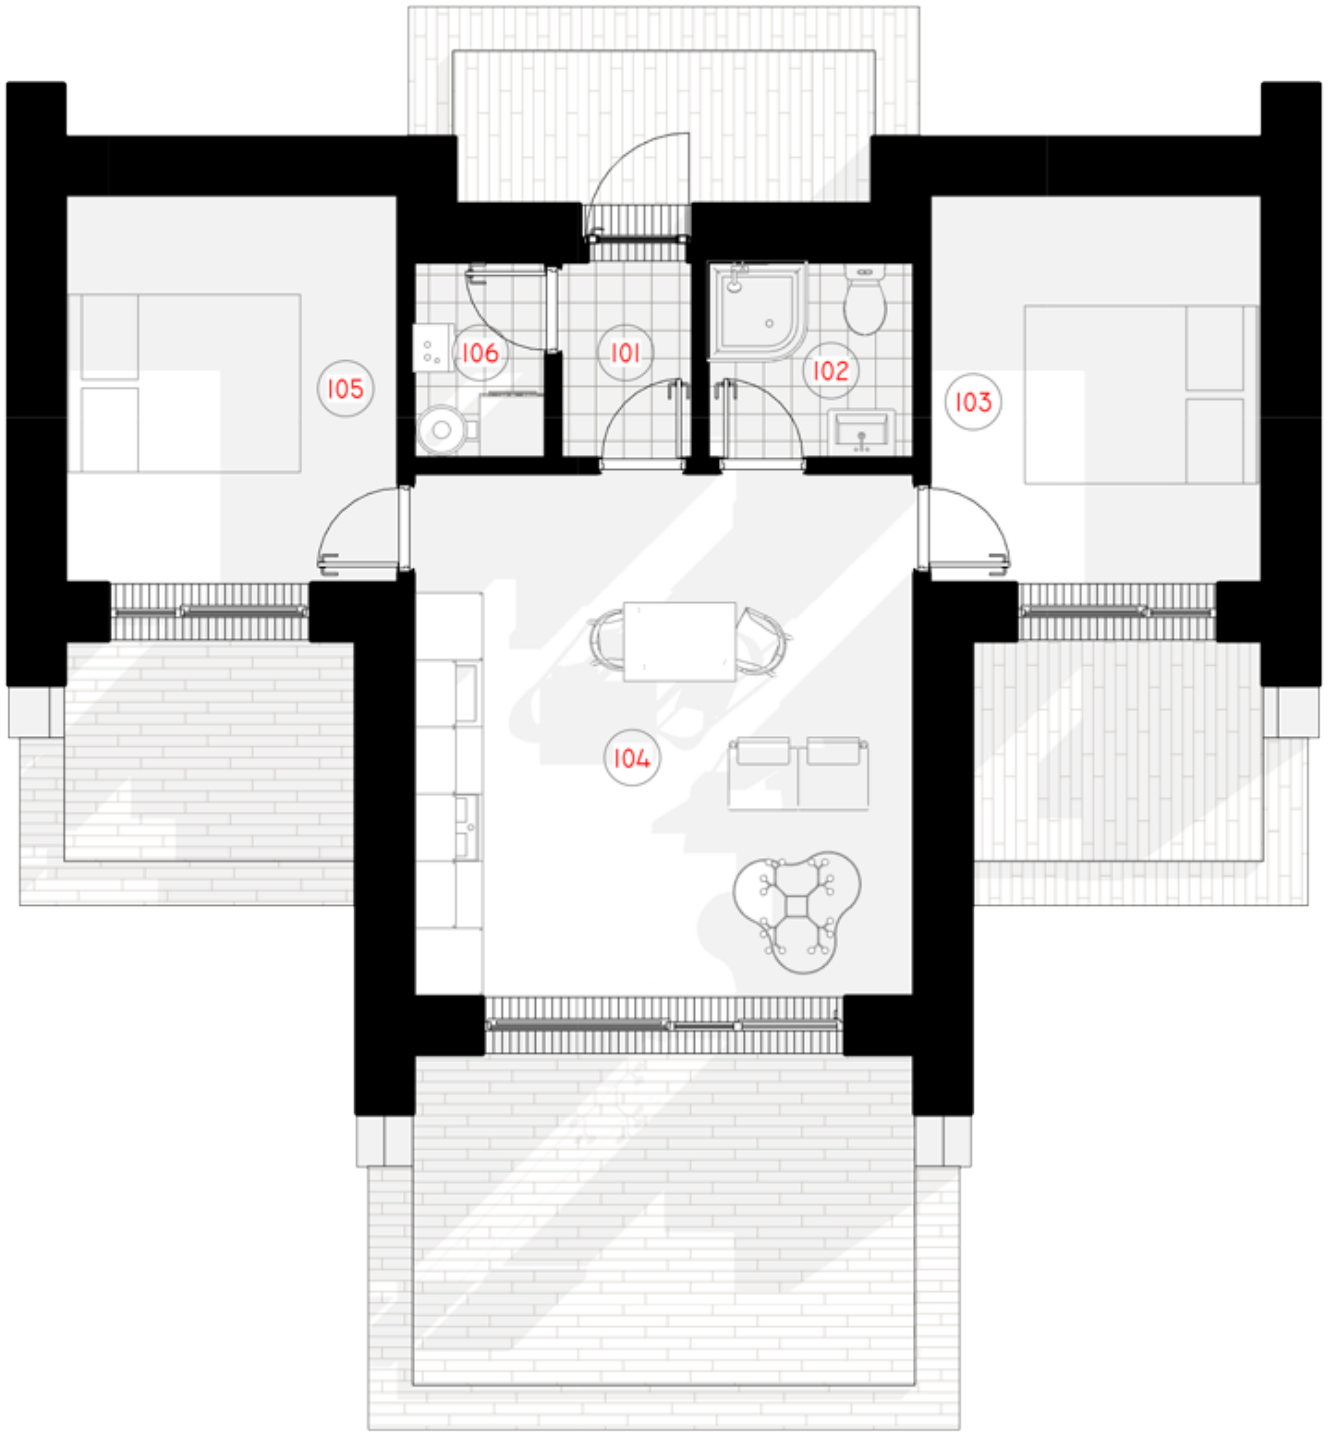

1ST FLOOR PLAN

101
TAMBOURINE

2,16 m²

102	SANITARY ROOM	3,31 m²
103	BEDROOM	10,50 m²
104	LIVING ROOM - KITCHEN	21,15 m²
105	BEDROOM	10,50 m²
106	AUXILIARY ROOM	2,14 m²
TOTAL:		49,76 m²