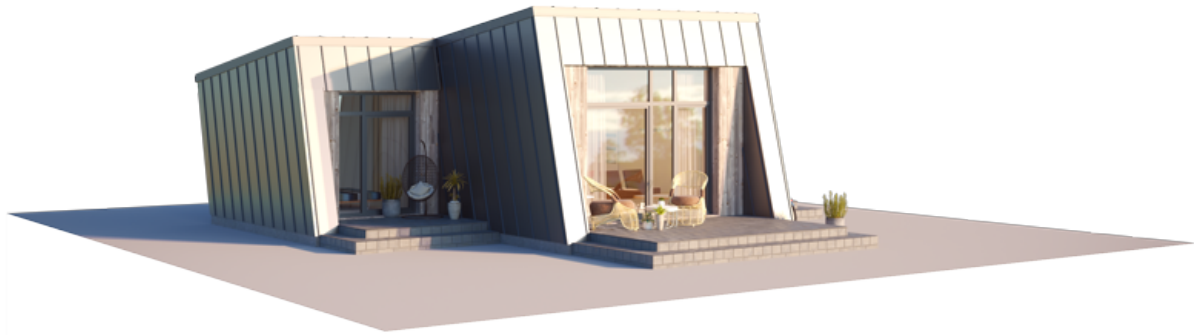

# THE WILD WAVE ORIGINAL

---

LIVING AREA	42.15
TOTAL AREA	49.76
NUMBER OF FLOORS	1
ROOF SLOPE	8
BUILDING AREA	86,31
LENGTH	10,05
WIDTH	11,75
HEIGHT	4,45

---

PRICE FROM

**€ 11.680**

**BENEFITS**  
THE WILD WAVE ORIGINAL

This Wild Wave house is a contemporary solution for sustainable and environmentally (and budget-friendly) living. The single-storey solution perfectly brings out the aesthetics of this atypical façade geometry. This compact house is perfect for a single person or a couple, as well as a holiday retreat for the whole family.

It's true that this house is not for everyone. It is for those who love freedom and cannot live without it. The shape of the Wild Wave Original House represents the breaking wave that represents freedom, washing away all your worries and troubles. There are many speakers about freedom. Wild Wave homes are for those who truly live it.

The Wild Wave model is flexible and can be adapted to 50 m<sup>2</sup>, 80 m<sup>2</sup>, 110 m<sup>2</sup>, 140 m<sup>2</sup> living or recreational areas. One- and two-story loft solutions are available. The Wild Wave model house can be purchased with different finishing and equipment levels.