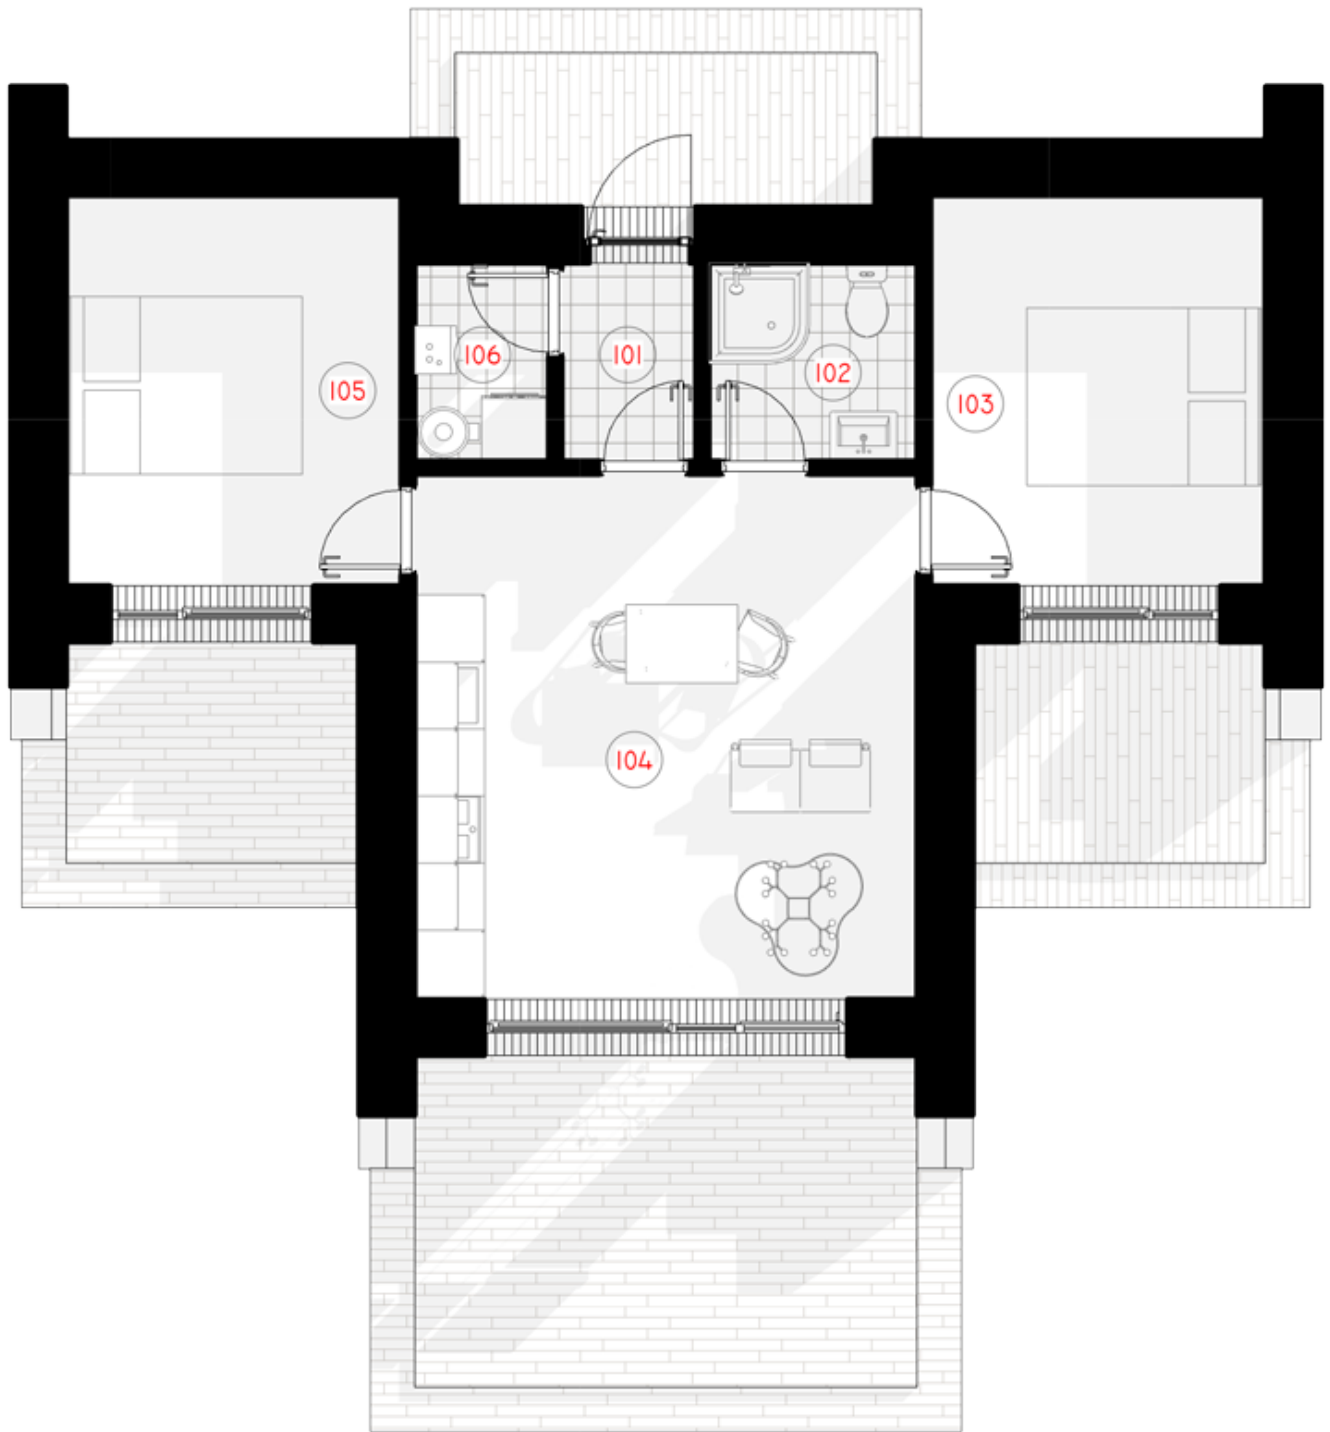

NPS

THE WILD WAVE ORIGINAL

LIVING AREA	42.15
TOTAL AREA	49.76
NUMBER OF FLOORS	1
ROOF SLOPE	8
BUILDING AREA	86,31
LENGTH	10,05
WIDTH	11,75
HEIGHT	4,45

PRICE FROM

€ 11.680

BENEFITS
THE WILD WAVE ORIGINAL

This Wild Wave house is a contemporary solution for sustainable and environmentally (and budget-friendly) living. The single-storey solution perfectly brings out the aesthetics of this atypical façade geometry. This compact house is perfect for a single person or a couple, as well as a holiday retreat for the whole family.

It's true that this house is not for everyone. It is for those who love freedom and cannot live without it. The shape of the Wild Wave Original House represents the breaking wave that represents freedom, washing away all your worries and troubles. There are many speakers about freedom. Wild Wave homes are for those who truly live it.

The Wild Wave model is flexible and can be adapted to 50 m², 80 m², 110 m², 140 m² living or recreational areas. One- and two-story loft solutions are available. The Wild Wave model house can be purchased with different finishing and equipment levels.

1ST FLOOR PLAN

101
TAMBOURINE

2,16 m²

102	SANITARY ROOM	3,31 m ²
103	BEDROOM	10,50 m ²
104	LIVING ROOM - KITCHEN	21,15 m ²
105	BEDROOM	10,50 m ²
106	AUXILIARY ROOM	2,14 m ²
TOTAL:		49,76 m²