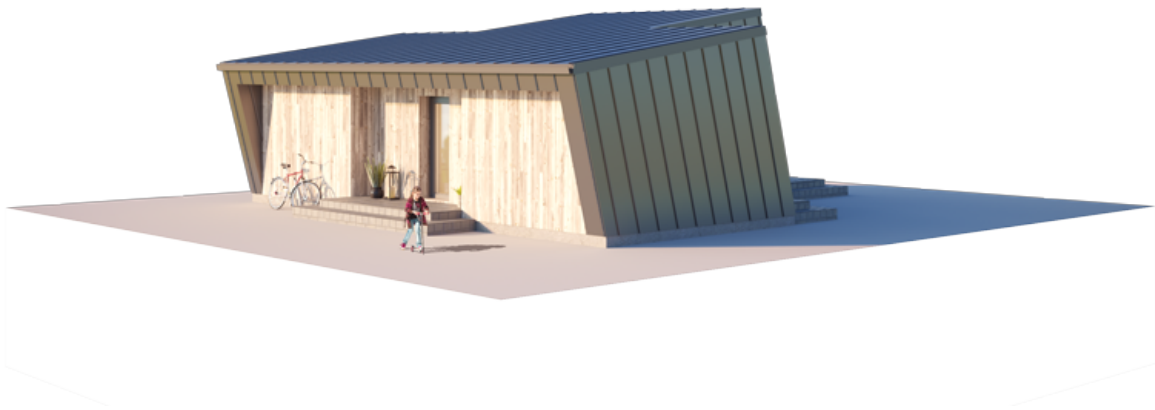

NPS

THE WILD WAVE ORIGINAL

LIVING AREA	42.15
TOTAL AREA	49.76
NUMBER OF FLOORS	1
ROOF SLOPE	8
BUILDING AREA	86,31
LENGTH	10,05
WIDTH	11,75
HEIGHT	4,45

PRICE FROM

€ 11.680

BENEFITS
THE WILD WAVE ORIGINAL

This Wild Wave house is a contemporary solution for sustainable and environmentally (and budget-friendly) living. The single-storey solution perfectly brings out the aesthetics of this atypical façade geometry. This compact house is perfect for a single person or a couple, as well as a holiday retreat for the whole family.

It's true that this house is not for everyone. It is for those who love freedom and cannot live without it. The shape of the Wild Wave Original House represents the breaking wave that represents freedom, washing away all your worries and troubles. There are many speakers about freedom. Wild Wave homes are for those who truly live it.

The Wild Wave model is flexible and can be adapted to 50 m², 80 m², 110 m², 140 m² living or recreational areas. One- and two-story loft solutions are available. The Wild Wave model house can be purchased with different finishing and equipment levels.