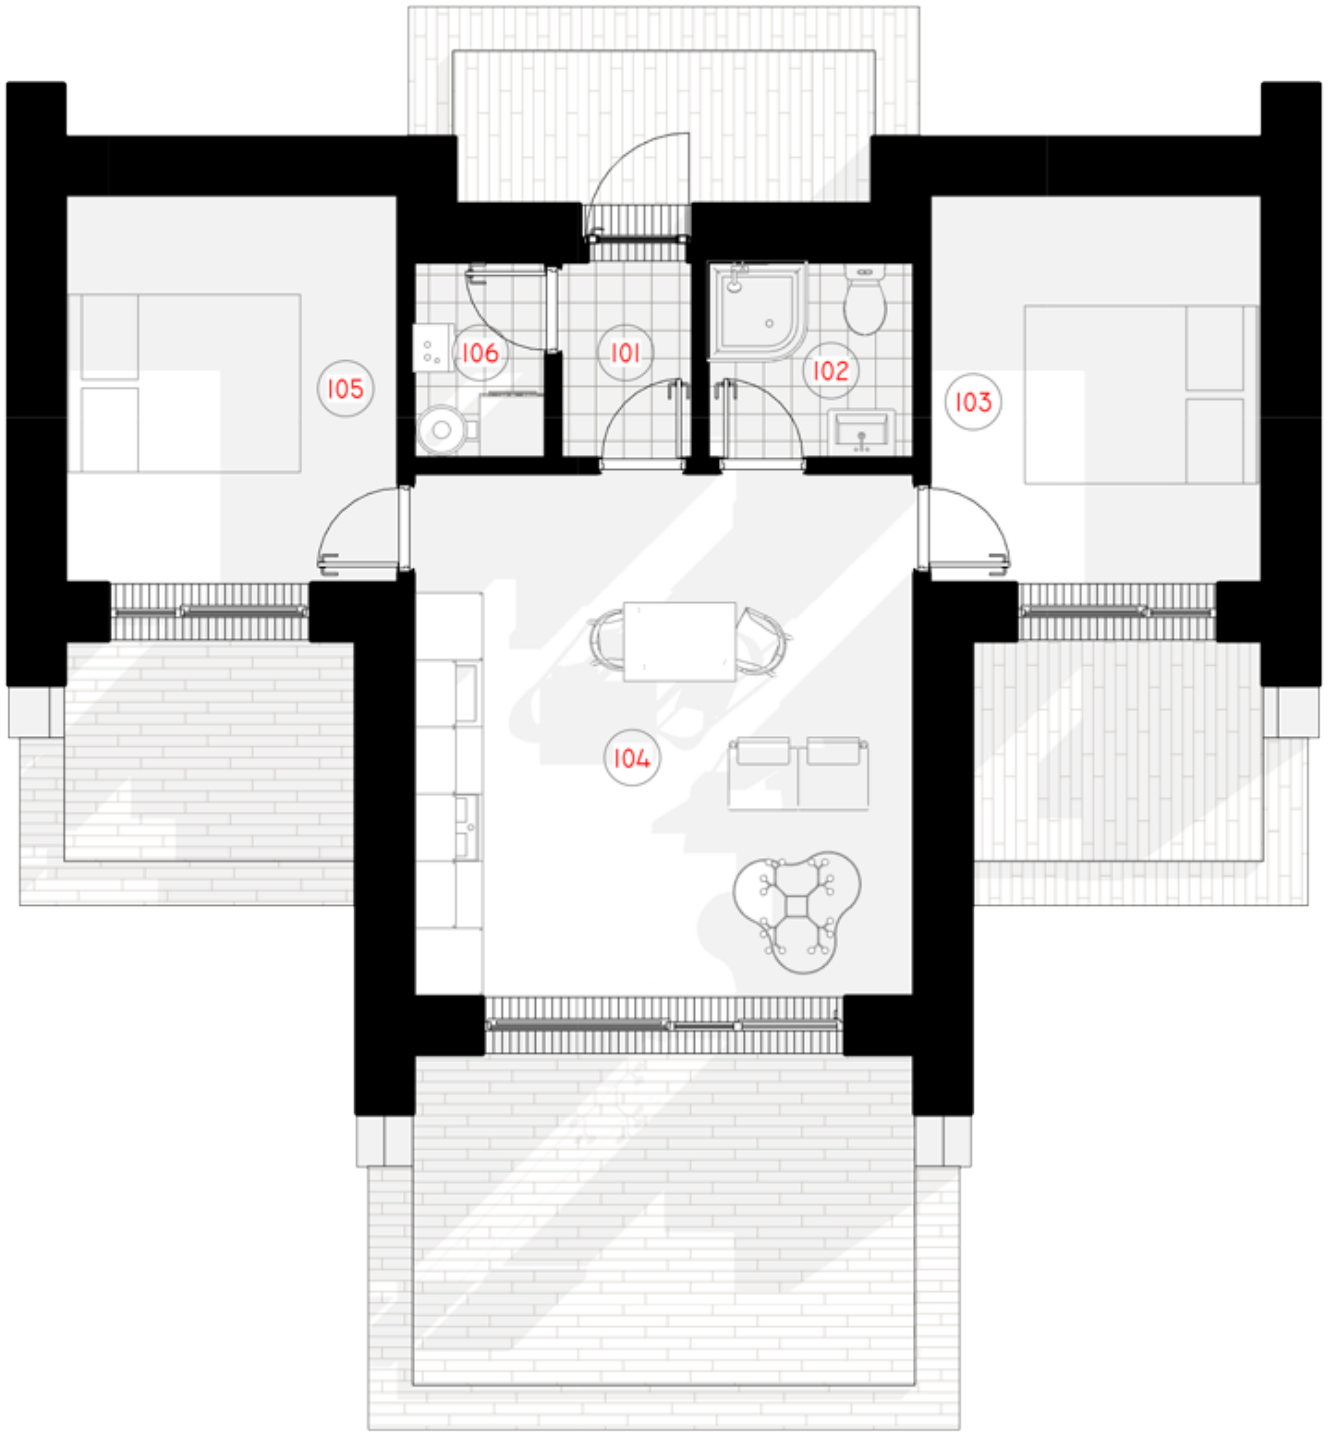

NPS

THE WILD WAVE ORIGINAL

LIVING AREA	42.15
TOTAL AREA	49.76
NUMBER OF FLOORS	1
ROOF SLOPE	8
BUILDING AREA	86,31
LENGTH	10,05
WIDTH	11,75
HEIGHT	4,45

PRICE FROM

€ 11.680

BENEFITS
THE WILD WAVE ORIGINAL

This Wild Wave house is a contemporary solution for sustainable and environmentally (and budget-friendly) living. The single-storey solution perfectly brings out the aesthetics of this atypical façade geometry. This compact house is perfect for a single person or a couple, as well as a holiday retreat for the whole family.

It's true that this house is not for everyone. It is for those who love freedom and cannot live without it. The shape of the Wild Wave Original House represents the breaking wave that represents freedom, washing away all your worries and troubles. There are many speakers about freedom. Wild Wave homes are for those who truly live it.

The Wild Wave model is flexible and can be adapted to 50 m², 80 m², 110 m², 140 m² living or recreational areas. One- and two-story loft solutions are available. The Wild Wave model house can be purchased with different finishing and equipment levels.

1ST FLOOR PLAN

101
TAMBOURINE

2,16 m²

102	SANITARY ROOM	3,31 m ²
103	BEDROOM	10,50 m ²
104	LIVING ROOM - KITCHEN	21,15 m ²
105	BEDROOM	10,50 m ²
106	AUXILIARY ROOM	2,14 m ²
TOTAL:		49,76 m²