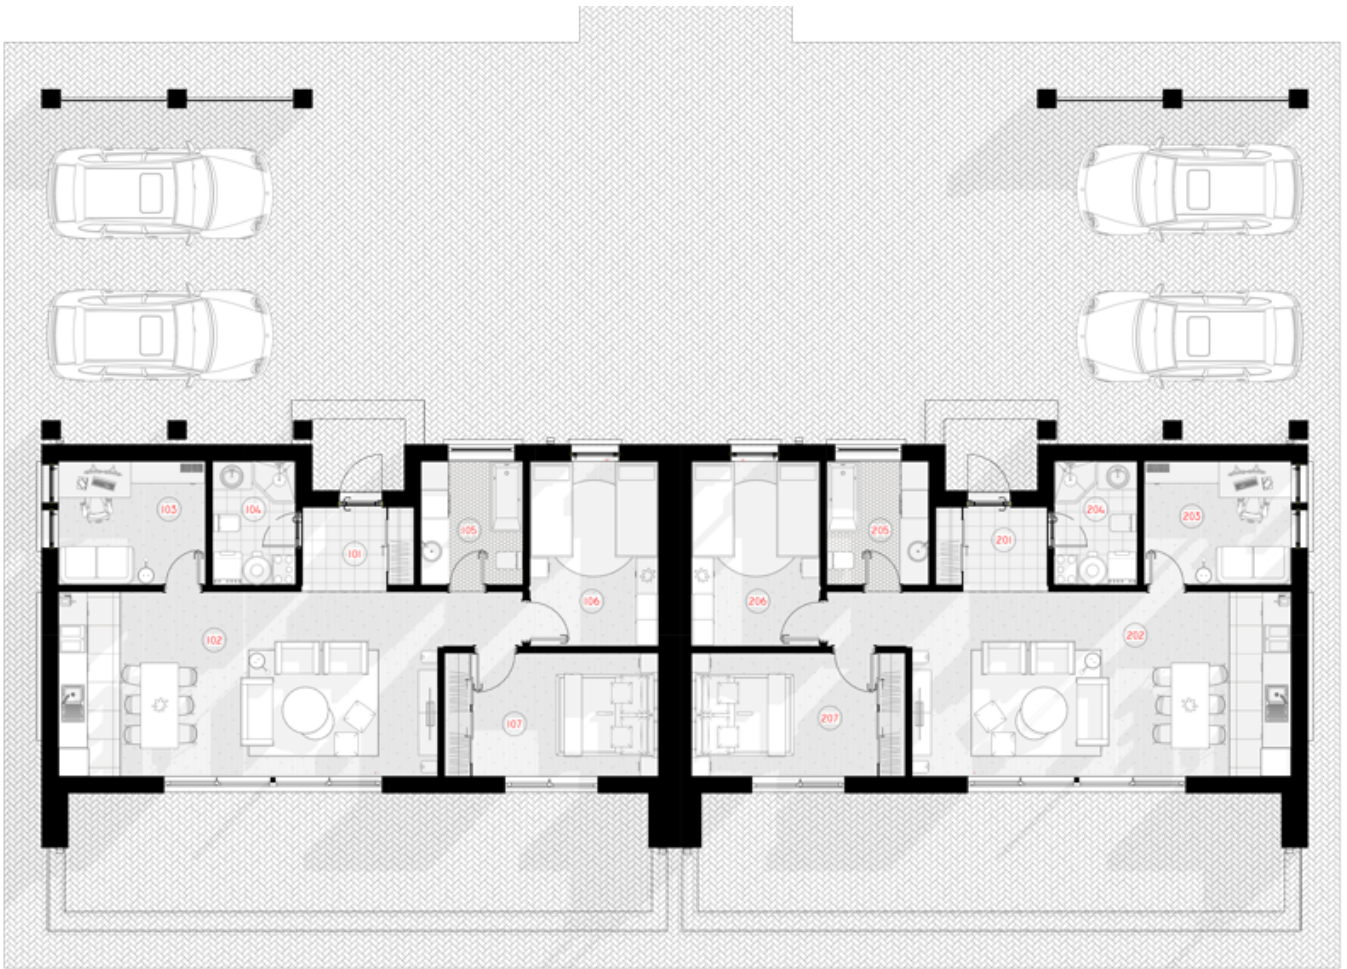

1ST FLOOR PLAN

101 ENTRANCE	4.10 m²
102 LIVING ROOM-KITCHEN	33.85 m²
103 ROOM	8.11 m²
104 BOILER ROOM	4.58 m²
105 WC	5.60 m²
106 CHILD'S ROOM	10.59 m²
107 PARENTS BEDROOM	11.76 m²